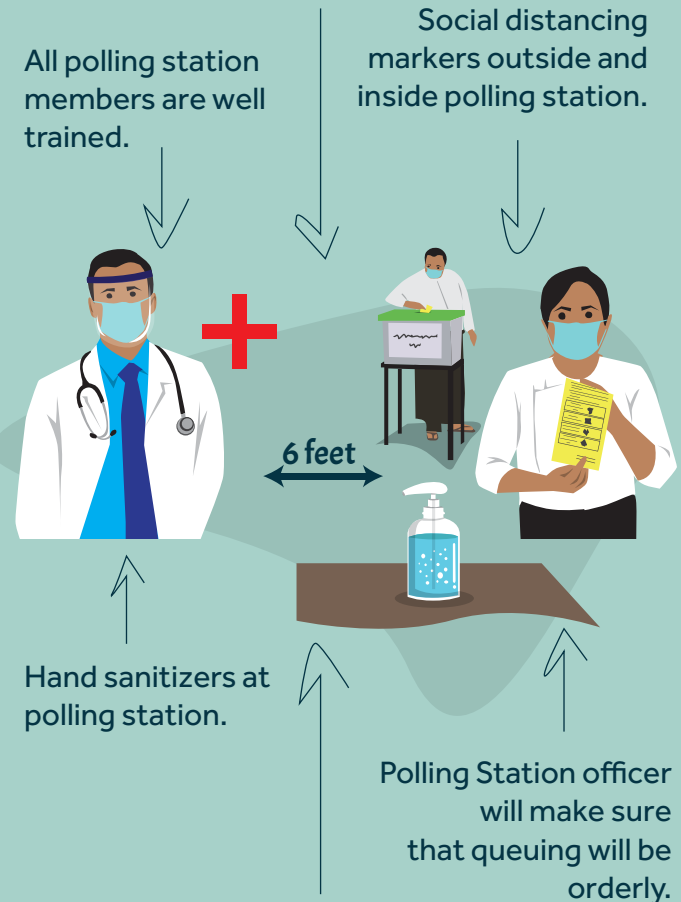

How you can support safety in the polling station

Wash your hands before you go voting for at least 20 seconds.

Maintain safe distance, outside and inside the polling station. (Should be 6 feet)

Check your name on the voter list outside of the polling station and note your voter list serial number. That will make it easier to find your name on the list.

Bring your own pen.

Wear your own mask, if you have one.

Use hand sanitizer in the polling station.

Follow the instructions of the polling station team and stay positive and calm! If you follow the above steps voting is safe!

How the UEC, sub-commission, and the polling station members will do their best to make voting safe

Close cooperation with MOHS to ensure regular updating of the safety procedures.

All polling station members wear a mask and maintain social distancing.