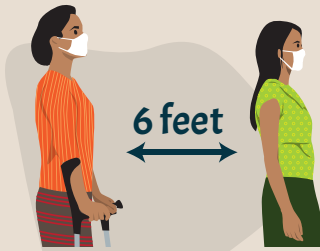

How you can support safety in the polling station

Wash your hands before you go voting for at least 20 seconds.

Maintain safe distance, outside and inside the polling station. (Should be 6 feet)

Check your name on the voter list outside of the polling station and note your voter list serial number. That will make it easier to find your name on the list.